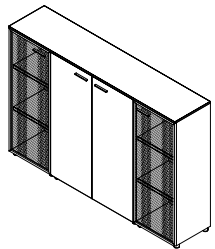

I-Work EVO

 *Studio Office*

DESK LEG

Metal frame support on 4 legs. Made of tubular metal profiles of square cross-sectional in chrome finish. They are pre-fitted on the upper transversal part for the attachment of the horizontal supporting beams. Foot is fitted with leveling feet for possible floor level abnormalities. The structure can also accommodate CPU holder and/or the front modesty panel. Available in two versions to be used for tops of 80 and 60 cm in depth. Supplied knock-down, packed in triple-layer cardboard and complete with screws for fixing to the tops.

HORIZONTAL SUPPORT BEAM

They come in pairs for each individual desk top and they are made of rectangular-sectioned extendable tubular steel. At the ends, they are equipped with printed steel plates for the connection to the upper transversal rod of the legs and for mounting the workstation tops. They are supplied complete with ABS carters that serve to conceal the leg/beam coupling screws. Optional cable tray is available being supported on the support beams, or under the desk top.

DESKTOPS and EXTENSIONS

It comes in two types of desktops. Wooden tops and glass tops.

Wooden tops are made of 30mm-thick melamine faced chipboard and edged with polished aluminum profile. Glass tops are made of 10mm-thick frameless glass in frosted or in coloured finish and alternatively in 36mm-thick finished edge, with perimetrical polished aluminum profile.

MODESTY PANELS FOR DESKS

Available in wood or in metal. The wooden one is made of 18 mm thick melamine-faced chipboard in matching or different colour with the desk top, with perimetrical PVC edging.

The metal one is available in perforated or solid form. Both types of the modesty panels are fitted to the desk through special brackets.