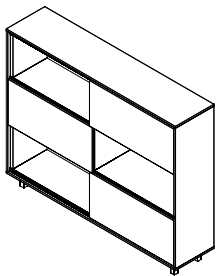

I-Work EVO

 *Studio Office*

DESK LEG

Metal frame support on 4 legs. Made of tubular metal profiles of square cross-sectional in chrome finish. They are pre-fitted on the upper transversal part for the attachment of the horizontal supporting beams. Foot is fitted with leveling feet for possible floor level abnormalities. The structure can also accommodate CPU holder and/or the front modesty panel. Available in two versions to be used for tops of 80 and 60 cm in depth. Supplied knock-down, packed in triple-layer cardboard and complete with screws for fixing to the tops.

HORIZONTAL SUPPORT BEAM

They come in pairs for each individual desk top and they are made of rectangular-sectioned extendable tubular steel. At the ends, they are equipped with printed steel plates for the connection to the upper transversal rod of the legs and for mounting the workstation tops. They are supplied complete with ABS carters that serve to conceal the leg/beam coupling screws. Optional cable tray is available being supported on the support beams, or under the desk top.

DESKTOPS and EXTENSIONS

It comes in two types of desktops. Wooden tops and glass tops.

Wooden tops are made of 30mm-thick melamine faced chipboard and edged with polished aluminum profile. Glass tops are made of 10mm-thick frameless glass in frosted or in coloured finish and alternatively in 36mm-thick finished edge, with perimetrical polished aluminum profile.

MODESTY PANELS FOR DESKS

Available in wood or in metal. The wooden one is made of 18 mm thick melamine-faced chipboard in matching or different colour with the desk top, with perimetrical PVC edging.

The metal one is available in perforated or solid form. Both types of the modesty panels are fitted to the desk through special brackets.