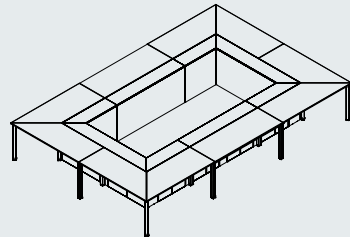

HORIZONTAL SUPPORT BEAM

They come in pairs for each individual desk top and they are made of rectangular-sectioned extendable tubular steel. At the ends, they are equipped with printed steel plates for the connection to the upper transversal rod of the legs and for mounting the workstation tops. They are supplied complete with ABS carters that serve to conceal the leg/beam coupling screws. Optional cable tray is available being supported on the support beams, or under the desk top.

80x123,5x76 160x123,5x76
100x123,5x76 180x123,5x76
120x123,5x76 200x123,5x76
140x123,5x76

80x123,5x76 160x123,5x76
100x123,5x76 180x123,5x76
120x123,5x76 200x123,5x76
140x123,5x76

80x123,5x76 160x123,5x76
100x123,5x76 180x123,5x76
120x123,5x76 200x123,5x76
140x123,5x76

200x123,5x76
220x123,5x76

200x123,5x76
220x123,5x76

240x148x76
260x148x76
280x148x76

240x148x76
260x148x76
280x148x76

300x148x76
350x148x76
400x148x76

300x148x76
350x148x76
400x148x76

480x320x76

480x320x76