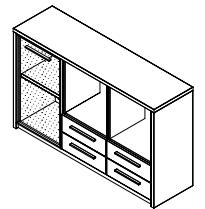

I-Work EVO

 *Studio Office*

DESK LEG

Metal frame support on 4 legs. Made of tubular metal profiles of square cross-sectional in chrome finish. They are pre-fitted on the upper transversal part for the attachment of the horizontal supporting beams. Foot is fitted with leveling feet for possible floor level abnormalities. The structure can also accommodate CPU holder and/or the front modesty panel. Available in two versions to be used for tops of 80 and 60 cm in depth. Supplied knock-down, packed in triple-layer cardboard and complete with screws for fixing to the tops.

HORIZONTAL SUPPORT BEAM

They come in pairs for each individual desk top and they are made of rectangular-sectioned extendable tubular steel. At the ends, they are equipped with printed steel plates for the connection to the upper transversal rod of the legs and for mounting the workstation tops. They are supplied complete with ABS carters that serve to conceal the leg/beam coupling screws. Optional cable tray is available being supported on the support beams, or under the desk top.