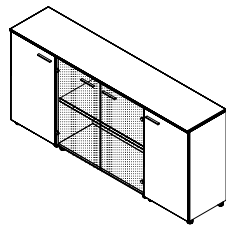

I-Work EVO

 *Studio Office*

DESK LEG

Metal frame support on 4 legs. Made of tubular metal profiles of square cross-sectional in chrome finish. They are pre-fitted on the upper transversal part for the attachment of the horizontal supporting beams. Foot is fitted with leveling feet for possible floor level abnormalities. The structure can also accommodate CPU holder and/or the front modesty panel. Available in two versions to be used for tops of 80 and 60 cm in depth. Supplied knock-down, packed in triple-layer cardboard and complete with screws for fixing to the tops.

HORIZONTAL SUPPORT BEAM

They come in pairs for each individual desk top and they are made of rectangular-sectioned extendable tubular steel. At the ends, they are equipped with printed steel plates for the connection to the upper transversal rod of the legs and for mounting the workstation tops. They are supplied complete with ABS carters that serve to conceal the leg/beam coupling screws. Optional cable tray is available being supported on the support beams, or under the desk top.

DESKTOPS and EXTENSIONS

It comes in two types of desktops. Wooden tops and glass tops.

Wooden tops are made of 30mm-thick melamine faced chipboard and edged with polished aluminum profile. Glass tops are made of 10mm-thick frameless glass in frosted or in coloured finish and alternatively in 36mm-thick finished edge, with perimetrical polished aluminum profile.

MODESTY PANELS FOR DESKS

Available in wood or in metal. The wooden one is made of 18 mm thick melamine-faced chipboard in matching or different colour with the desk top, with perimetrical PVC edging.

The metal one is available in perforated or solid form. Both types of the modesty panels are fitted to the desk through special brackets.