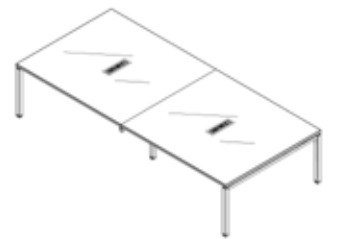

I-Work EVO

 *Studio Office*

DESK LEG

Metal frame support on 4 legs. Made of tubular metal profiles of square cross-sectional in chrome finish. They are pre-fitted on the upper transversal part for the attachment of the horizontal supporting beams. Foot is fitted with leveling feet for possible floor level abnormalities. The structure can also accommodate CPU holder and/or the front modesty panel. Available in two versions to be used for tops of 80 and 60 cm in depth. Supplied knock-down, packed in triple-layer cardboard and complete with screws for fixing to the tops.

HORIZONTAL SUPPORT BEAM

They come in pairs for each individual desk top and they are made of rectangular-sectioned extendable tubular steel. At the ends, they are equipped with printed steel plates for the connection to the upper transversal rod of the legs and for mounting the workstation tops. They are supplied complete with ABS carters that serve to conceal the leg/beam coupling screws. Optional cable tray is available being supported on the support beams, or under the desk top.

DESKTOPS and EXTENSIONS

It comes in two types of desktops. Wooden tops and glass tops.

Wooden tops are made of 30mm-thick melamine faced chipboard and edged with polished aluminum profile. Glass tops are made of 10mm-thick frameless glass in frosted or in coloured finish and alternatively in 36mm-thick finished edge, with perimetrical polished aluminum profile.

MODESTY PANELS FOR DESKS

Available in wood or in metal. The wooden one is made of 18 mm thick melamine-faced chipboard in matching or different colour with the desk top, with perimetrical PVC edging.

The metal one is available in perforated or solid form. Both types of the modesty panels are fitted to the desk through special brackets.