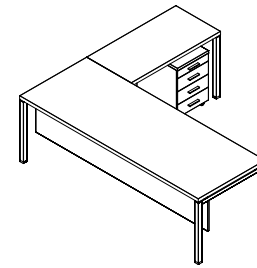

I-Work EVO

 *Studio Office*

DESK LEG

Metal frame support on 4 legs. Made of tubular metal profiles of square cross-sectional in chrome finish. They are pre-fitted on the upper transversal part for the attachment of the horizontal supporting beams. Foot is fitted with leveling feet for possible floor level abnormalities. The structure can also accommodate CPU holder and/or the front modesty panel. Available in two versions to be used for tops of 80 and 60 cm in depth. Supplied knock-down, packed in triple-layer cardboard and complete with screws for fixing to the tops.

HORIZONTAL SUPPORT BEAM

They come in pairs for each individual desk top and they are made of rectangular-sectioned extendable tubular steel. At the ends, they are equipped with printed steel plates for the connection to the upper transversal rod of the legs and for mounting the workstation tops. They are supplied complete with ABS carters that serve to conceal the leg/beam coupling screws. Optional cable tray is available being supported on the support beams, or under the desk top.