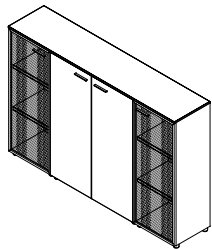

I-Work EVO

 *Studio Office*

DESK LEG

Metal frame support on 4 legs. Made of tubular metal profiles of square cross-sectional in chrome finish. They are pre-fitted on the upper transversal part for the attachment of the horizontal supporting beams. Foot is fitted with leveling feet for possible floor level abnormalities. The structure can also accommodate CPU holder and/or the front modesty panel. Available in two versions to be used for tops of 80 and 60 cm in depth. Supplied knock-down, packed in triple-layer cardboard and complete with screws for fixing to the tops.

HORIZONTAL SUPPORT BEAM

They come in pairs for each individual desk top and they are made of rectangular-sectioned extendable tubular steel. At the ends, they are equipped with printed steel plates for the connection to the upper transversal rod of the legs and for mounting the workstation tops. They are supplied complete with ABS carters that serve to conceal the leg/beam coupling screws. Optional cable tray is available being supported on the support beams, or under the desk top.

DESKTOPS and EXTENSIONS

It comes in two types of desktops. Wooden tops and glass tops.

Wooden tops are made of 30mm-thick melamine faced chipboard and edged with polished aluminum profile. Glass tops are made of 10mm-thick frameless glass in frosted or in coloured finish and alternatively in 36mm-thick finished edge, with perimetrical polished aluminum profile.

MODESTY PANELS FOR DESKS

Available in wood or in metal. The wooden one is made of 18 mm thick melamine-faced chipboard in matching or different colour with the desk top, with perimetrical PVC edging.

The metal one is available in perforated or solid form. Both types of the modesty panels are fitted to the desk through special brackets.