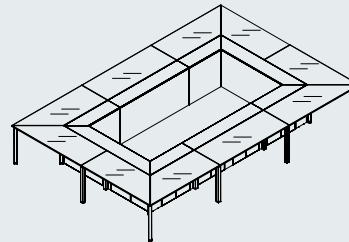

HORIZONTAL SUPPORT BEAM

They come in pairs for each individual desk top and they are made of rectangular-sectioned extendable tubular steel. At the ends, they are equipped with printed steel plates for the connection to the upper transversal rod of the legs and for mounting the workstation tops. They are supplied complete with ABS carters that serve to conceal the leg/beam coupling screws. Optional cable tray is available being supported on the support beams, or under the desk top.

80x123,5x76 160x123,5x76
100x123,5x76 180x123,5x76
120x123,5x76 200x123,5x76
140x123,5x76

80x123,5x76 160x123,5x76
100x123,5x76 180x123,5x76
120x123,5x76 200x123,5x76
140x123,5x76

80x123,5x76 160x123,5x76
100x123,5x76 180x123,5x76
120x123,5x76 200x123,5x76
140x123,5x76

200x123,5x76
220x123,5x76

200x123,5x76
220x123,5x76

240x148x76
260x148x76
280x148x76

240x148x76
260x148x76
280x148x76

300x148x76
350x148x76
400x148x76

300x148x76
350x148x76
400x148x76

480x320x76

480x320x76