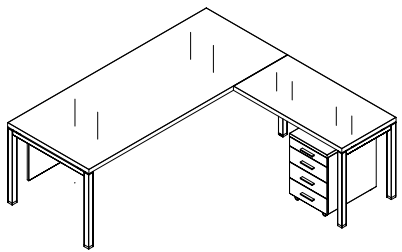

I-Work EVO

 *Studio Office*

DESK LEG

Metal frame support on 4 legs. Made of tubular metal profiles of square cross-sectional in chrome finish. They are pre-fitted on the upper transversal part for the attachment of the horizontal supporting beams. Foot is fitted with leveling feet for possible floor level abnormalities. The structure can also accommodate CPU holder and/or the front modesty panel. Available in two versions to be used for tops of 80 and 60 cm in depth. Supplied knock-down, packed in triple-layer cardboard and complete with screws for fixing to the tops.

HORIZONTAL SUPPORT BEAM

They come in pairs for each individual desk top and they are made of rectangular-sectioned extendable tubular steel. At the ends, they are equipped with printed steel plates for the connection to the upper transversal rod of the legs and for mounting the workstation tops. They are supplied complete with ABS carters that serve to conceal the leg/beam coupling screws. Optional cable tray is available being supported on the support beams, or under the desk top.

DESKTOPS and EXTENSIONS

It comes in two types of desktops. Wooden tops and glass tops.

Wooden tops are made of 30mm-thick melamine faced chipboard and edged with polished aluminum profile. Glass tops are made of 10mm-thick frameless glass in frosted or in coloured finish and alternatively in 36mm-thick finished edge, with perimetrical polished aluminum profile.

MODESTY PANELS FOR DESKS

Available in wood or in metal. The wooden one is made of 18 mm thick melamine-faced chipboard in matching or different colour with the desk top, with perimetrical PVC edging.

The metal one is available in perforated or solid form. Both types of the modesty panels are fitted to the desk through special brackets.