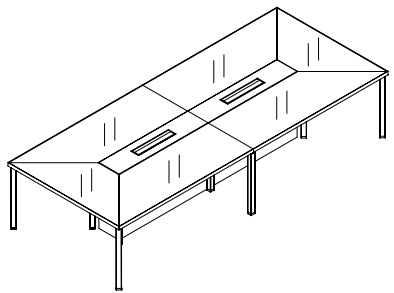

I-Work EVO

 *Studio Office*

DESK LEG

Metal frame support on 4 legs. Made of tubular metal profiles of square cross-sectional in chrome finish. They are pre-fitted on the upper transversal part for the attachment of the horizontal supporting beams. Foot is fitted with leveling feet for possible floor level abnormalities. The structure can also accommodate CPU holder and/or the front modesty panel. Available in two versions to be used for tops of 80 and 60 cm in depth. Supplied knock-down, packed in triple-layer cardboard and complete with screws for fixing to the tops.

HORIZONTAL SUPPORT BEAM

They come in pairs for each individual desk top and they are made of rectangular-sectioned extendable tubular steel. At the ends, they are equipped with printed steel plates for the connection to the upper transversal rod of the legs and for mounting the workstation tops. They are supplied complete with ABS carters that serve to conceal the leg/beam coupling screws. Optional cable tray is available being supported on the support beams, or under the desk top.

DESKTOPS and EXTENSIONS

It comes in two types of desktops. Wooden tops and glass tops.

Wooden tops are made of 30mm-thick melamine faced chipboard and edged with polished aluminum profile. Glass tops are made of 10mm-thick frameless glass in frosted or in coloured finish and alternatively in 36mm-thick finished edge, with perimetrical polished aluminum profile.

MODESTY PANELS FOR DESKS

Available in wood or in metal. The wooden one is made of 18 mm thick melamine-faced chipboard in matching or different colour with the desk top, with perimetrical PVC edging.

The metal one is available in perforated or solid form. Both types of the modesty panels are fitted to the desk through special brackets.