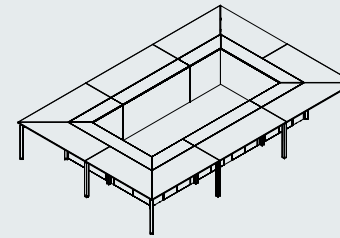

HORIZONTAL SUPPORT BEAM

They come in pairs for each individual desk top and they are made of rectangular-sectioned extendable tubular steel. At the ends, they are equipped with printed steel plates for the connection to the upper transversal rod of the legs and for mounting the workstation tops. They are supplied complete with ABS carters that serve to conceal the leg/beam coupling screws. Optional cable tray is available being supported on the support beams, or under the desk top.

80x123,5x76 160x123,5x76
100x123,5x76 180x123,5x76
120x123,5x76 200x123,5x76
140x123,5x76

80x123,5x76 160x123,5x76
100x123,5x76 180x123,5x76
120x123,5x76 200x123,5x76
140x123,5x76

80x123,5x76 160x123,5x76
100x123,5x76 180x123,5x76
120x123,5x76 200x123,5x76
140x123,5x76

200x123,5x76
220x123,5x76

200x123,5x76
220x123,5x76

240x148x76
260x148x76
280x148x76

240x148x76
260x148x76
280x148x76

300x148x76
350x148x76
400x148x76

300x148x76
350x148x76
400x148x76

480x320x76

480x320x76