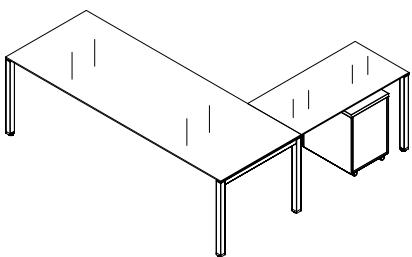

I-Work EVO

 *Studio Office*

DESK LEG

Metal frame support on 4 legs. Made of tubular metal profiles of square cross-sectional in chrome finish. They are pre-fitted on the upper transversal part for the attachment of the horizontal supporting beams. Foot is fitted with leveling feet for possible floor level abnormalities. The structure can also accommodate CPU holder and/or the front modesty panel. Available in two versions to be used for tops of 80 and 60 cm in depth. Supplied knock-down, packed in triple-layer cardboard and complete with screws for fixing to the tops.

HORIZONTAL SUPPORT BEAM

They come in pairs for each individual desk top and they are made of rectangular-sectioned extendable tubular steel. At the ends, they are equipped with printed steel plates for the connection to the upper transversal rod of the legs and for mounting the workstation tops. They are supplied complete with ABS carters that serve to conceal the leg/beam coupling screws. Optional cable tray is available being supported on the support beams, or under the desk top.

DESKTOPS and EXTENSIONS

It comes in two types of desktops. Wooden tops and glass tops.

Wooden tops are made of 30mm-thick melamine faced chipboard and edged with polished aluminum profile. Glass tops are made of 10mm-thick frameless glass in frosted or in coloured finish and alternatively in 36mm-thick finished edge, with perimetrical polished aluminum profile.

MODESTY PANELS FOR DESKS

Available in wood or in metal. The wooden one is made of 18 mm thick melamine-faced chipboard in matching or different colour with the desk top, with perimetrical PVC edging.

The metal one is available in perforated or solid form. Both types of the modesty panels are fitted to the desk through special brackets.