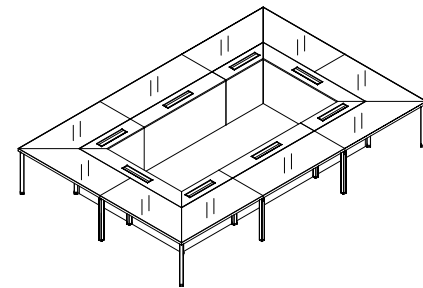

I-Work EVO

 *Studio Office*

DESK LEG

Metal frame support on 4 legs. Made of tubular metal profiles of square cross-sectional in chrome finish. They are pre-fitted on the upper transversal part for the attachment of the horizontal supporting beams. Foot is fitted with leveling feet for possible floor level abnormalities. The structure can also accommodate CPU holder and/or the front modesty panel. Available in two versions to be used for tops of 80 and 60 cm in depth. Supplied knock-down, packed in triple-layer cardboard and complete with screws for fixing to the tops.

HORIZONTAL SUPPORT BEAM

They come in pairs for each individual desk top and they are made of rectangular-sectioned extendable tubular steel. At the ends, they are equipped with printed steel plates for the connection to the upper transversal rod of the legs and for mounting the workstation tops. They are supplied complete with ABS carters that serve to conceal the leg/beam coupling screws. Optional cable tray is available being supported on the support beams, or under the desk top.

DESKTOPS and EXTENSIONS

It comes in two types of desktops. Wooden tops and glass tops.

Wooden tops are made of 30mm-thick melamine faced chipboard and edged with polished aluminum profile. Glass tops are made of 10mm-thick frameless glass in frosted or in coloured finish and alternatively in 36mm-thick finished edge, with perimetrical polished aluminum profile.

MODESTY PANELS FOR DESKS

Available in wood or in metal. The wooden one is made of 18 mm thick melamine-faced chipboard in matching or different colour with the desk top, with perimetrical PVC edging.

The metal one is available in perforated or solid form. Both types of the modesty panels are fitted to the desk through special brackets.