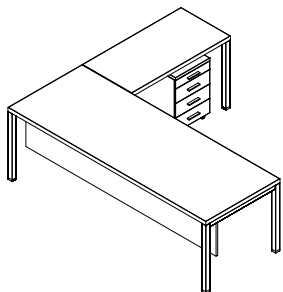

I-Work EVO

 *Studio Office*

DESK LEG

Metal frame support on 4 legs. Made of tubular metal profiles of square cross-sectional in chrome finish. They are pre-fitted on the upper transversal part for the attachment of the horizontal supporting beams. Foot is fitted with leveling feet for possible floor level abnormalities. The structure can also accommodate CPU holder and/or the front modesty panel. Available in two versions to be used for tops of 80 and 60 cm in depth. Supplied knock-down, packed in triple-layer cardboard and complete with screws for fixing to the tops.

HORIZONTAL SUPPORT BEAM

They come in pairs for each individual desk top and they are made of rectangular-sectioned extendable tubular steel. At the ends, they are equipped with printed steel plates for the connection to the upper transversal rod of the legs and for mounting the workstation tops. They are supplied complete with ABS carters that serve to conceal the leg/beam coupling screws. Optional cable tray is available being supported on the support beams, or under the desk top.

MODESTY PANELS FOR DESKS

Available in wood or in metal. The wooden one is made of 18 mm thick melamine-faced chipboard in matching or different colour with the desk top, with perimetrical PVC edging.

The metal one is available in perforated or solid form. Both types of the modesty panels are fitted to the desk through special brackets.