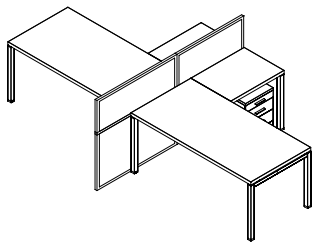

I-Work EVO

 *Studio Office*

DESK LEG

Metal frame support on 4 legs. Made of tubular metal profiles of square cross-sectional in chrome finish. They are pre-fitted on the upper transversal part for the attachment of the horizontal supporting beams. Foot is fitted with leveling feet for possible floor level abnormalities. The structure can also accommodate CPU holder and/or the front modesty panel. Available in two versions to be used for tops of 80 and 60 cm in depth. Supplied knock-down, packed in triple-layer cardboard and complete with screws for fixing to the tops.

HORIZONTAL SUPPORT BEAM

They come in pairs for each individual desk top and they are made of rectangular-sectioned extendable tubular steel. At the ends, they are equipped with printed steel plates for the connection to the upper transversal rod of the legs and for mounting the workstation tops. They are supplied complete with ABS carters that serve to conceal the leg/beam coupling screws. Optional cable tray is available being supported on the support beams, or under the desk top.

DESKTOPS and EXTENSIONS

It comes in two types of desktops. Wooden tops and glass tops.

Wooden tops are made of 30mm-thick melamine faced chipboard and edged with polished aluminum profile. Glass tops are made of 10mm-thick frameless glass in frosted or in coloured finish and alternatively in 36mm-thick finished edge, with perimetrical polished aluminum profile.

MODESTY PANELS FOR DESKS

Available in wood or in metal. The wooden one is made of 18 mm thick melamine-faced chipboard in matching or different colour with the desk top, with perimetrical PVC edging.

The metal one is available in perforated or solid form. Both types of the modesty panels are fitted to the desk through special brackets.